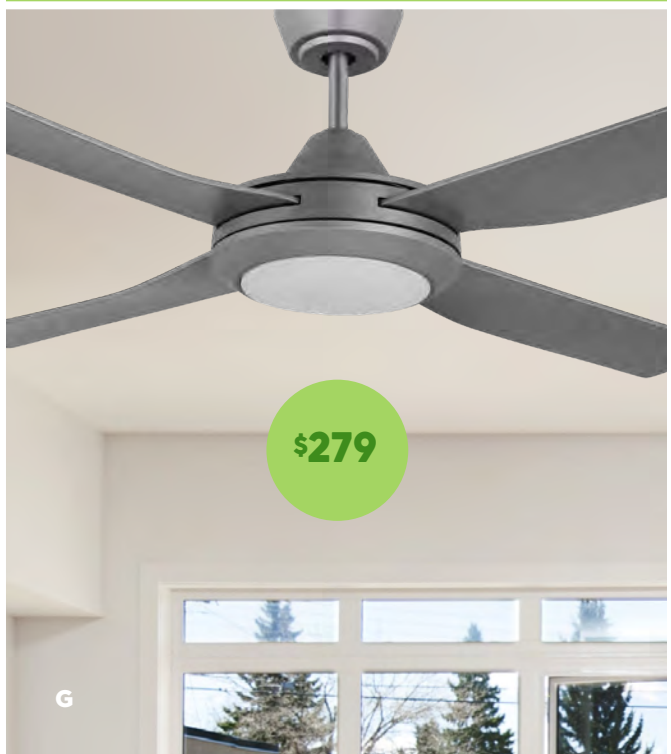

L 1220mm AC ABS 4 Blade Ceiling Fan

2 sizes available in Black or White with or without light

G